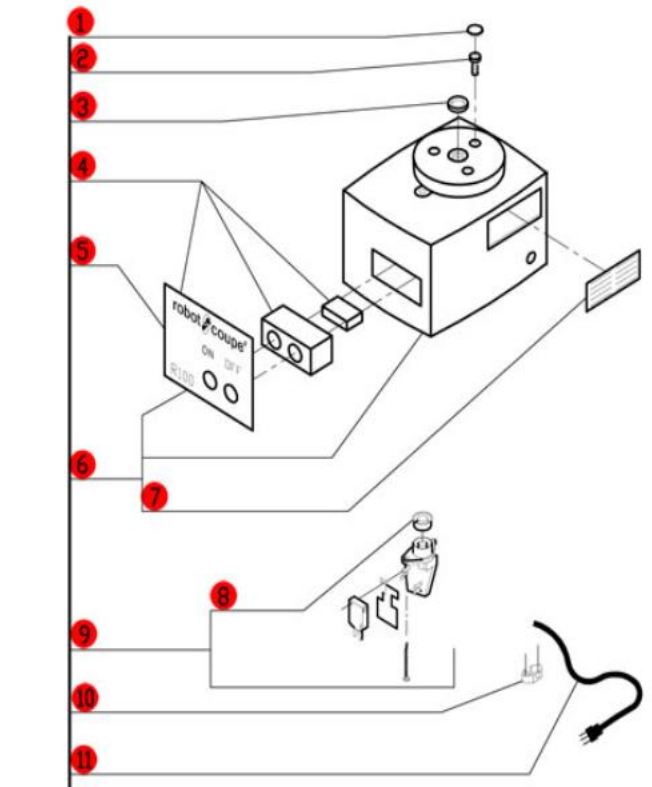

R100CLR

Serial Numbers 012xxxxx03
 1-Speed, 120 Volt, 1 Phase, 60Hz., 3/4 HP
 1725 RPM, 7 Amps

**Click on Red Dot
 OR
 Call us for help
 800-465-6060**

ACCESSORIES