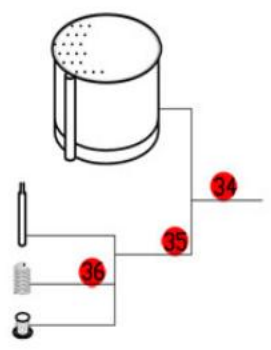

R100CLR

Serial Numbers 012xxxxx03
 1-Speed, 120 Volt, 1 Phase, 60Hz., 3/4 HP
 1725 RPM, 7 Amps

**Click on Red Dot
 OR
 Call us for help
 800-465-6060**

ACCESSORIES