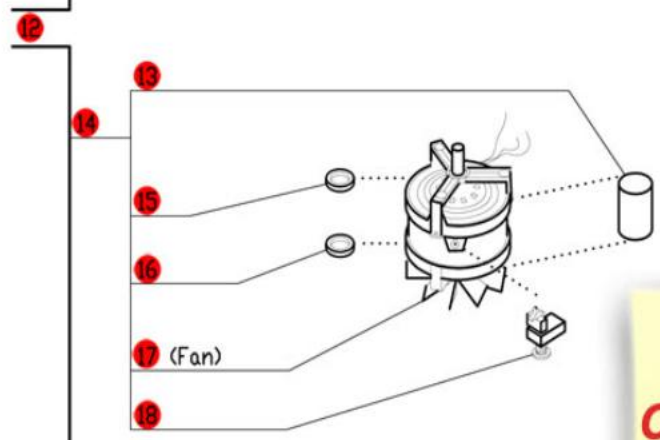

R100CLR

Serial Numbers 012xxxxx03
 1-Speed, 120 Volt, 1 Phase, 60Hz., 3/4 HP
 1725 RPM, 7 Amps

**Click on Red Dot
 OR
 Call us for help
 800-465-6060**

ACCESSORIES