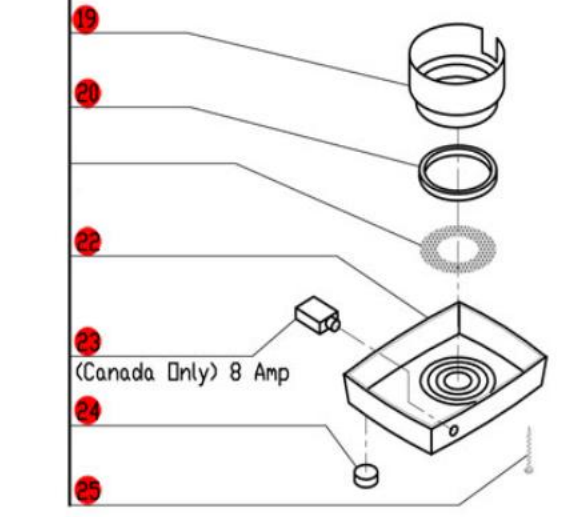

R100CLR

Serial Numbers 012xxxxx03
 1-Speed, 120 Volt, 1 Phase, 60Hz., 3/4 HP
 1725 RPM, 7 Amps

**Click on Red Dot
 OR
 Call us for help
 800-465-6060**

ACCESSORIES