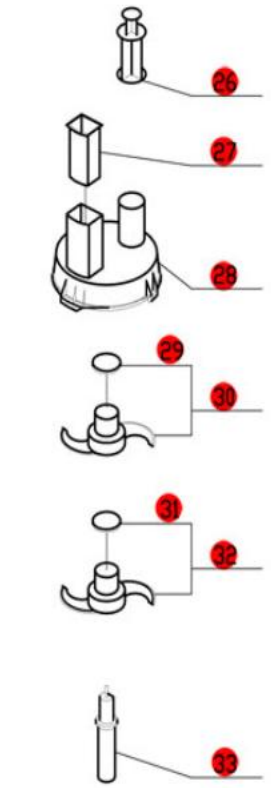

R100CLR

Serial Numbers 012xxxxx03
 1-Speed, 120 Volt, 1 Phase, 60Hz., 3/4 HP
 1725 RPM, 7 Amps

**Click on Red Dot
 OR
 Call us for help
 800-465-6060**

ACCESSORIES